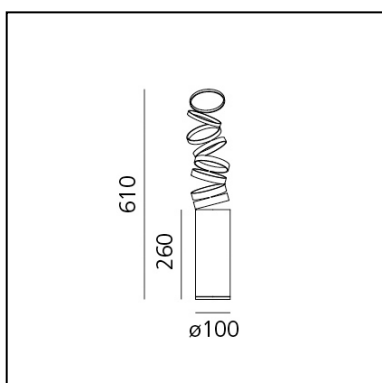

Decomposé Light Table - Orange

Atelier Oi

LUMINAIRE

- Watt: **6W**
- Delivered lumens output: **210lm**
- Efficiency: **60%**
- Efficacy: **52.40lm/W**

DESCRIPTION

"The projected light is broken down on each ring, light rays come to life in a scenic dance, made of shadows circulating around the central heart." Atelier Oi

PRODUCT CODE: DOI4600C03

FEATURES

- Article Code: **DOI4600C03**
- Colour: **Orange**
- Installation: **Table**
- Material: **Aluminium**
- Series: **Design Collection**
- Environment: **Indoor**
- design by: **Atelier Oi**

DIMENSIONS

- Height: **cm 26**
- Base Diameter: **cm 10**
- Max Extension Height: **cm 61**

NOT INCLUDED SOURCES

- Category: **FLUO**
- Number: **1**
- Watt: **8W**
- Socket: **E27**
- Class: **A**

ALTERNATIVE SOURCES

- Category: **LED RETROFIT**
- Number: **1**
- Watt: **6W**
- Socket: **E27**